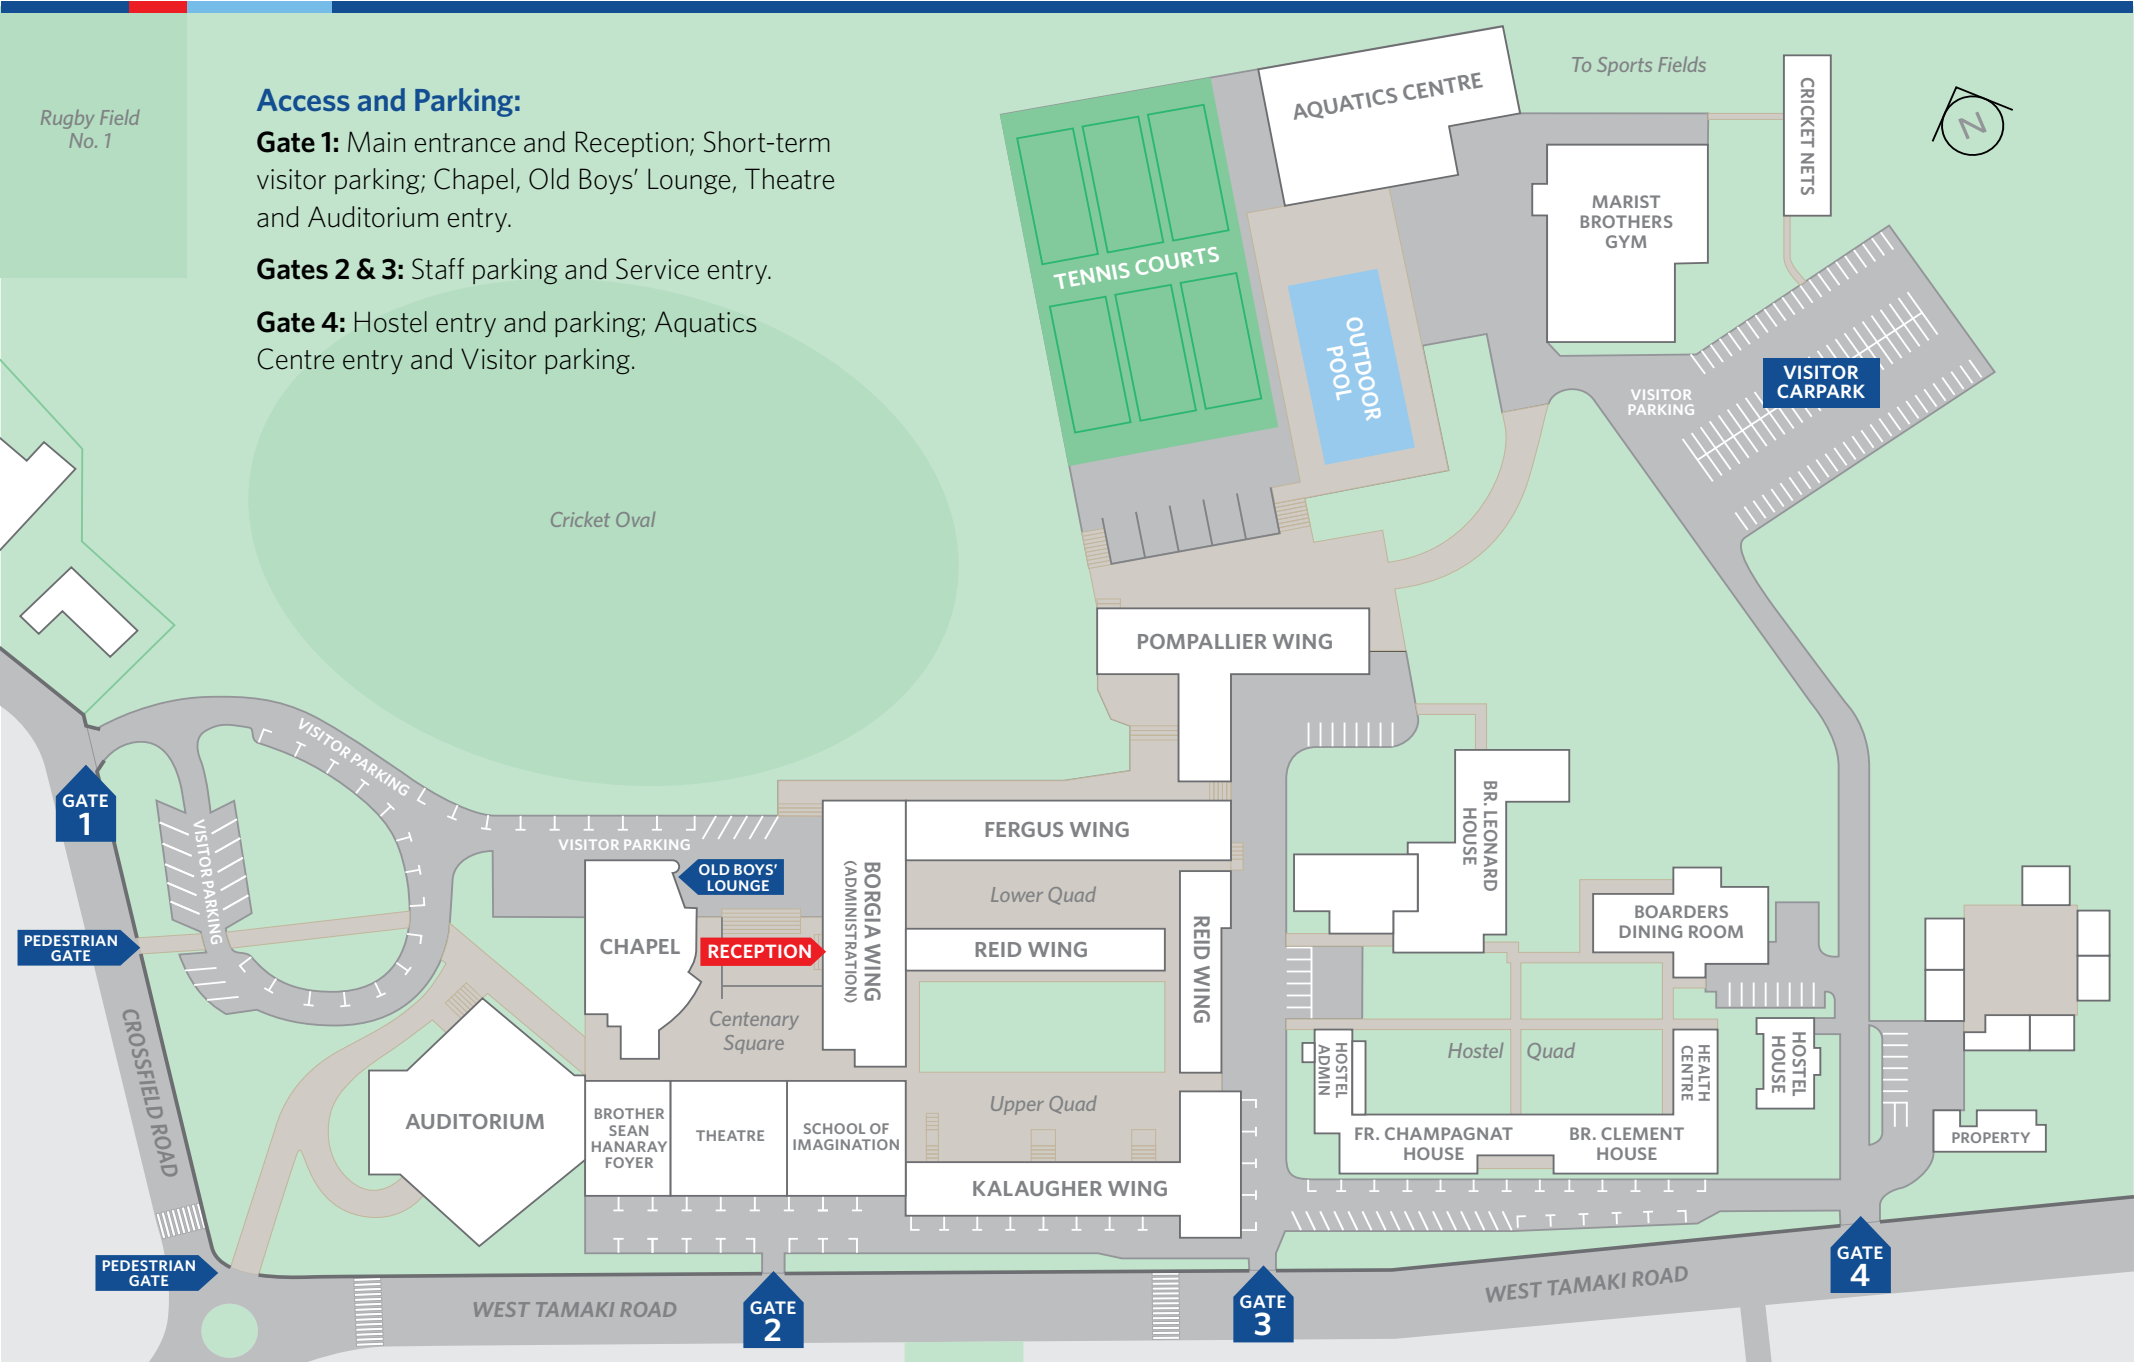

Rugby Field
No. 1

Access and Parking:

Gate 1: Main entrance and Reception; Short-term visitor parking; Chapel, Old Boys' Lounge, Theatre and Auditorium entry.

Gates 2 & 3: Staff parking and Service entry.

Gate 4: Hostel entry and parking; Aquatics Centre entry and Visitor parking.

Cricket Oval

To Sports Fields

GATE 1

PEDESTRIAN GATE

CROSSFIELD ROAD

PEDESTRIAN GATE

WEST TAMAKI ROAD

GATE 2

GATE 3

GATE 4

WEST TAMAKI ROAD